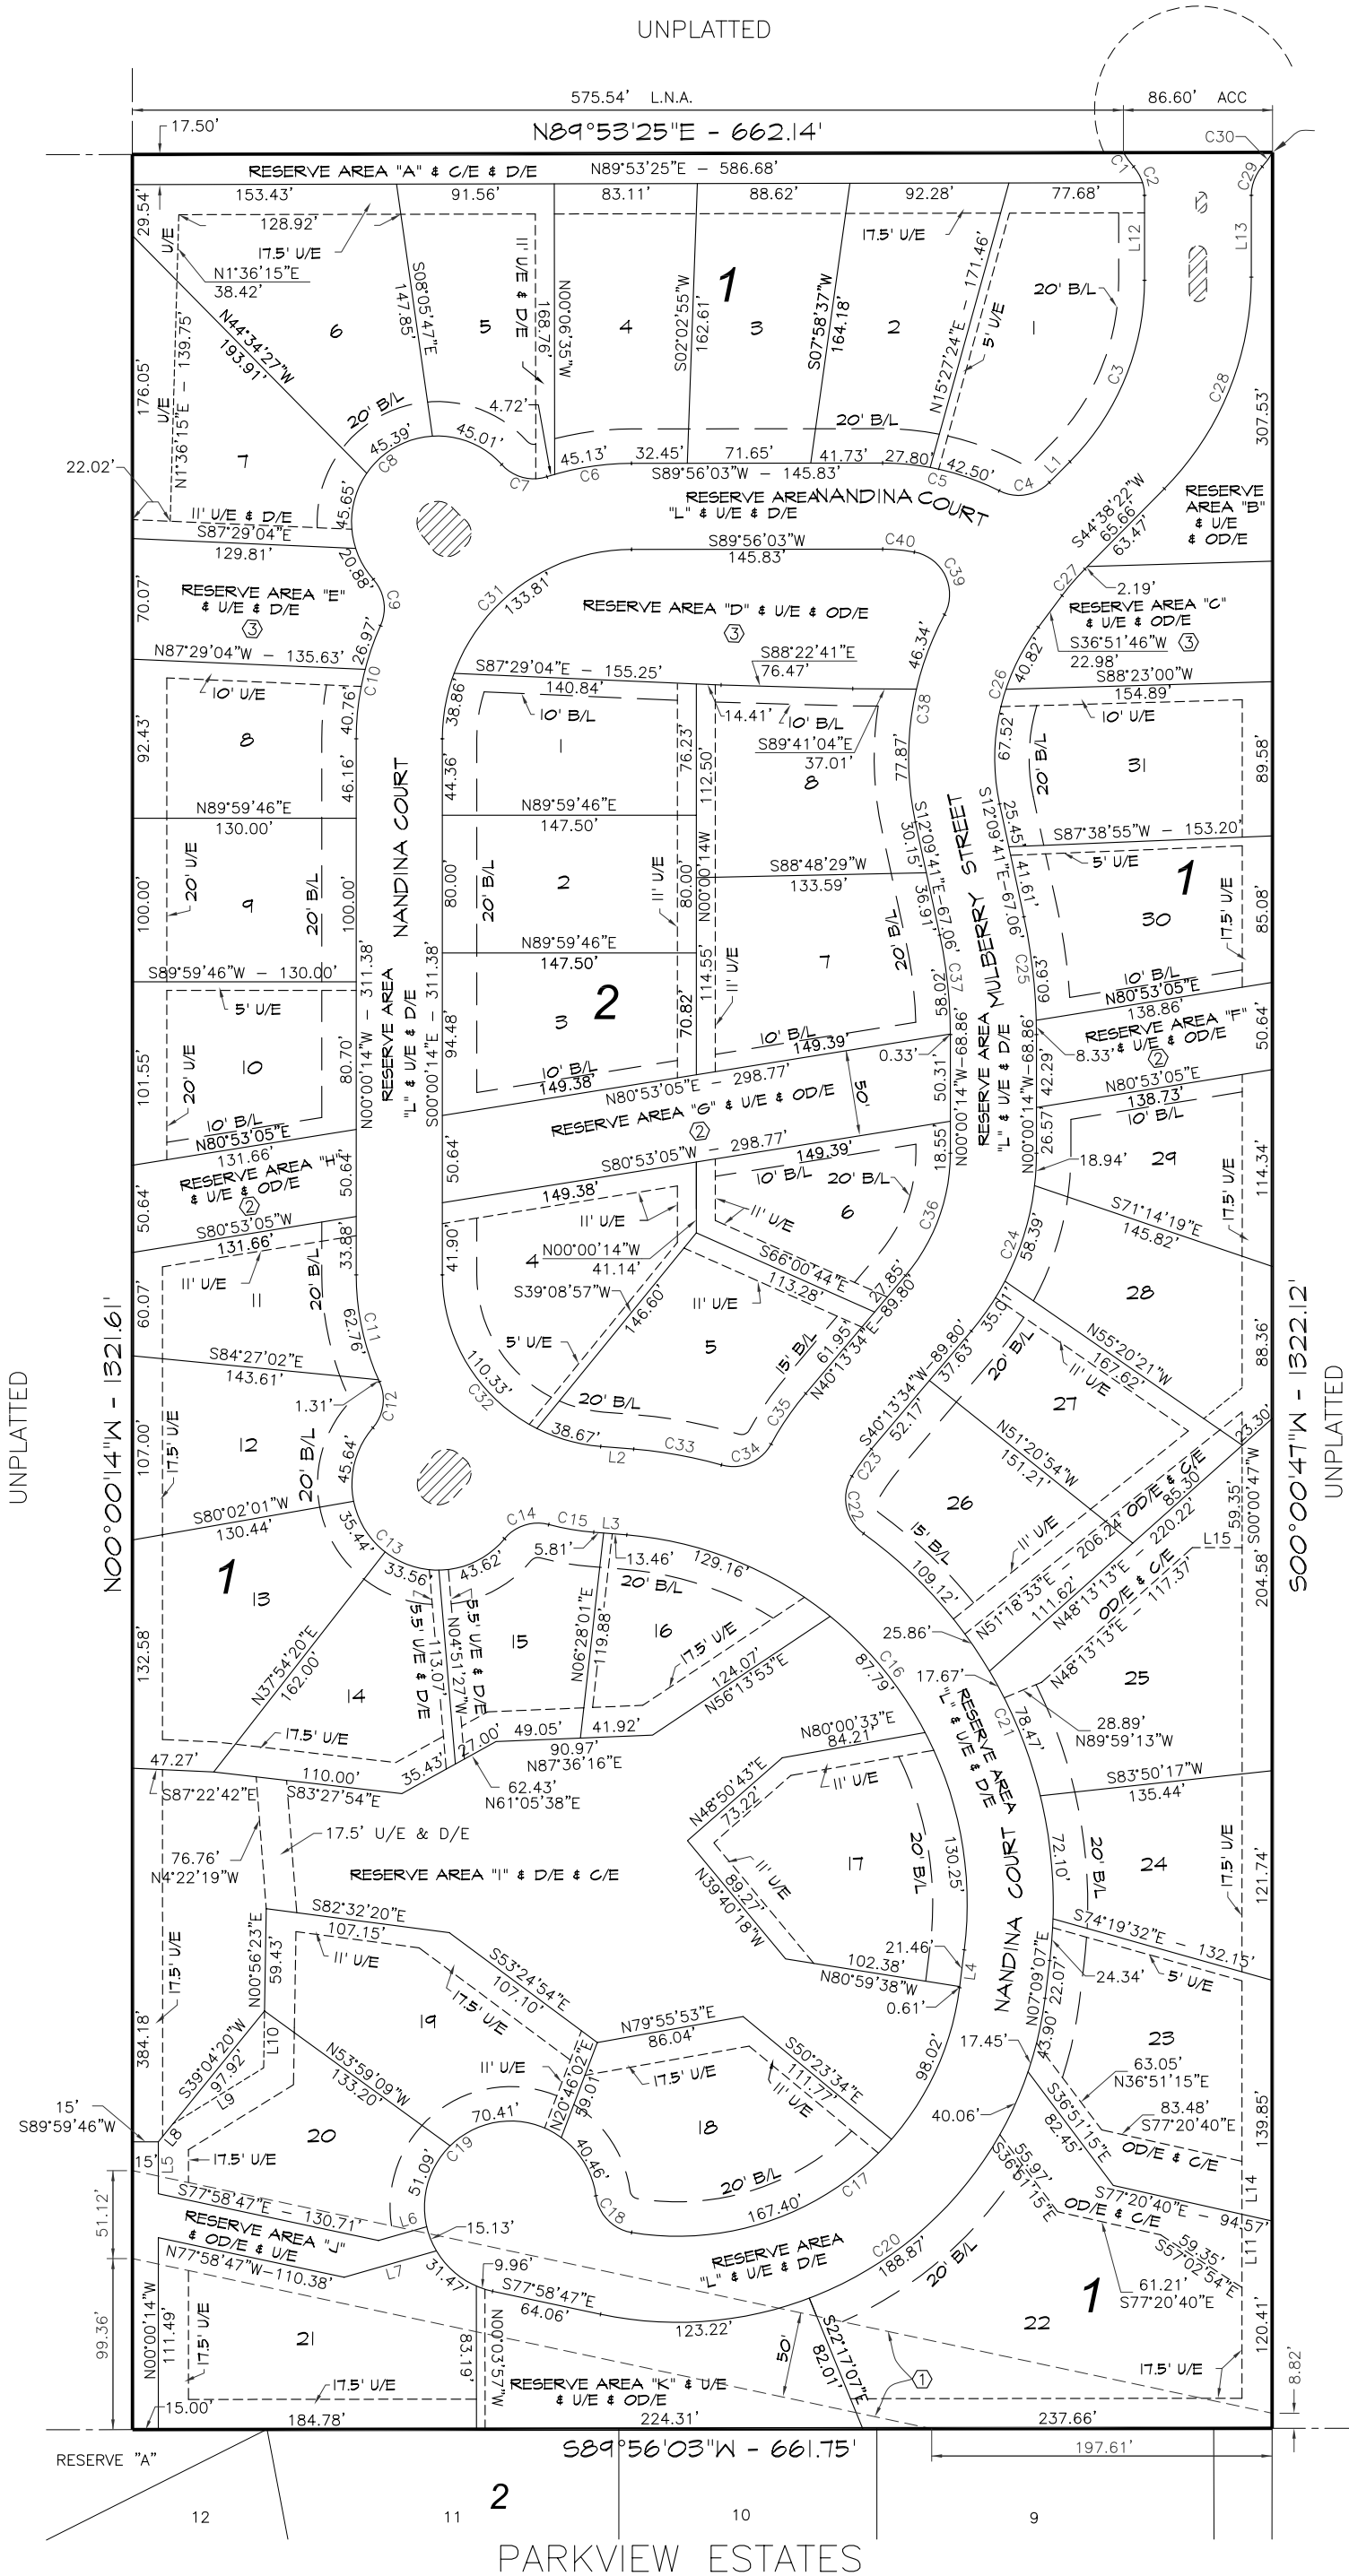

UNPLATTED

# HIDDEN OAKS ESTATES

AN ADDITION TO THE CITY OF JENKS, A PART OF THE NE/4 OF THE SW/4 OF SECTION 25, TOWNSHIP 18 NORTH, RANGE 12 EAST OF THE INDIAN BASE AND MERIDIAN, TULSA COUNTY, STATE OF OKLAHOMA

PLANNED UNIT DEVELOPMENT NO. 43  
FILED PLAT 5950

UNPLATTED

UNPLATTED

PARKVIEW ESTATES